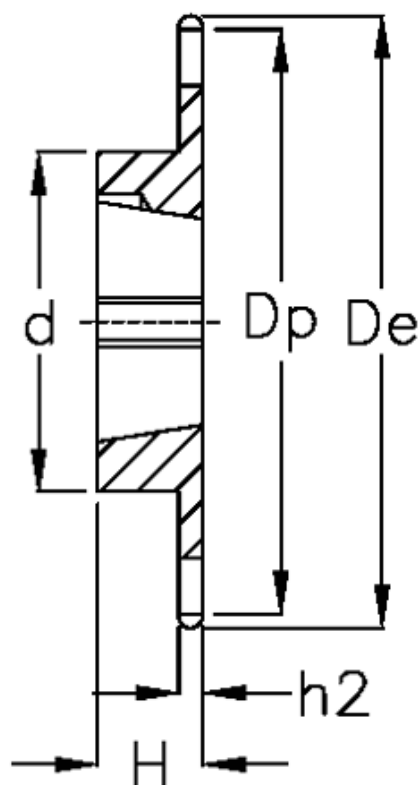

Data Sheet

Article number: 616031003057

Description: Taperbored sprocket 06 B-1 Z=57 simplex
for bushing 1210

Measures

C	= 1
d	= 70
De	= 176.9
Dp	= 172.91
For bush	= 1210
For chain size	= 3/8" x 7/32"
For chain type	= 06 B-1
H	= 25

h1	= 5.3
Material	= Støbejern
Number of teeth	= 57